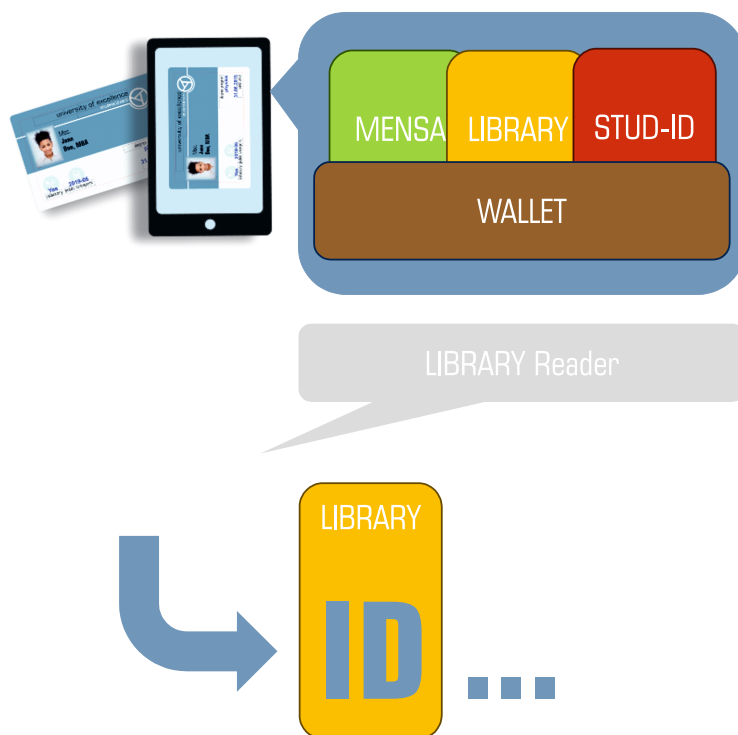

Higher
Education
Institution
Digital
Identify

HEIDI

Take the leap with HEIDI, where cutting-edge technology meets unparalleled data sovereignty and security.

With HEIDI, your physical student ID card seamlessly integrates with your smartphone, enabling dual functionality between the card and the digital version. It's an innovative, user-friendly solution designed to keep you connected without compromising security or convenience.

A key advantage of HEIDI is that all personal data remains securely within your organization. ID cards are created exclusively from your organization's information, and they are tailored to include only the specific details needed for their intended purpose. Whether it's a library card, student ID, or a canteen ticket, HEIDI provides a flexible, highly secure solution designed around your needs.

Adding to the versatility, ANA-U provides advanced readers that support a range of technologies, including NFC, Bluetooth, and QR codes, ensuring tailored solutions for even the most demanding security requirements. HEIDI is built on the trusted wallet platforms of Google and Apple, with future-ready design enabling expansion to other wallets such as the EUDI Wallet. Best of all, there's no need for a separate app—simplicity is at the core of the experience.